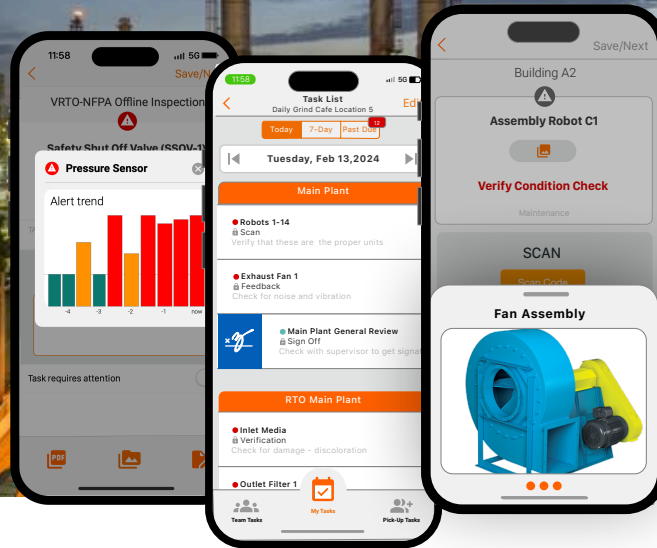

IIOT Pro

Compliance Without Complications

IIoT Fast and Simple

No need to integrate into internal systems to get started. Just get effective and simple notifications from a preconfigured Gateway and a sensor instantly. Most important; set all of it up within a few days! Over 100 Sensor types ready for instant shipment.

Push and eMail Notifications

Anyone can be assigned to receive Push Notifications and/or emails to receive alerts from sensors. Service Technicians have direct access to Equipment IIoT (sensor) status through the mobile app.

Unlimited Users / Shared or Dedicated

Nothing can be more frustrating than user management. Incheq bypasses that by allowing unlimited users. Incheq charges simply per location and volume of items. Share access with clients, give them full control, or just send them reports... your choice.

Report and/or Export

Incheq allows live views and push notifications of progress for each Unit and person's completed tasks. Its modern web architecture also allows for exchange of data with other platforms.